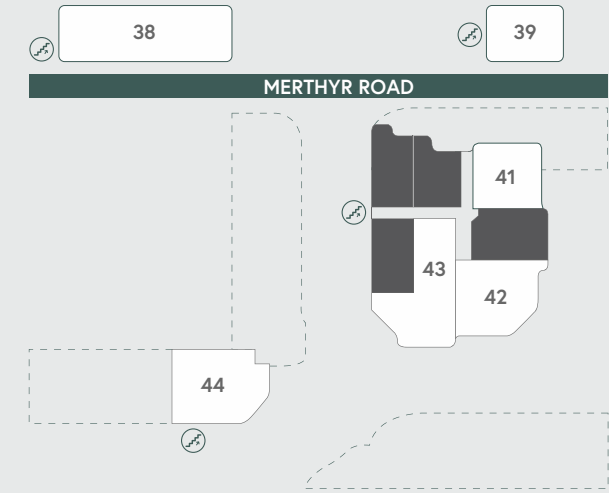

# CENTRE DIRECTORY

## FIRST LEVEL

## BASEMENT LEVEL

### Medical

- 28 Da Rin Optometrist
- 34 Malouf Pharmacies (New Farm)
- 3 Malouf Pharmacies (Merthyr Village)
- 21 Merthyr 7 Day Medical Centre
- 29 Metro Dental Lounge (Dr John Stamatious)
- 23 New Farm Chiropractic
- 41 New Farm Dental Studio
- 38
- 27 QML Pathology