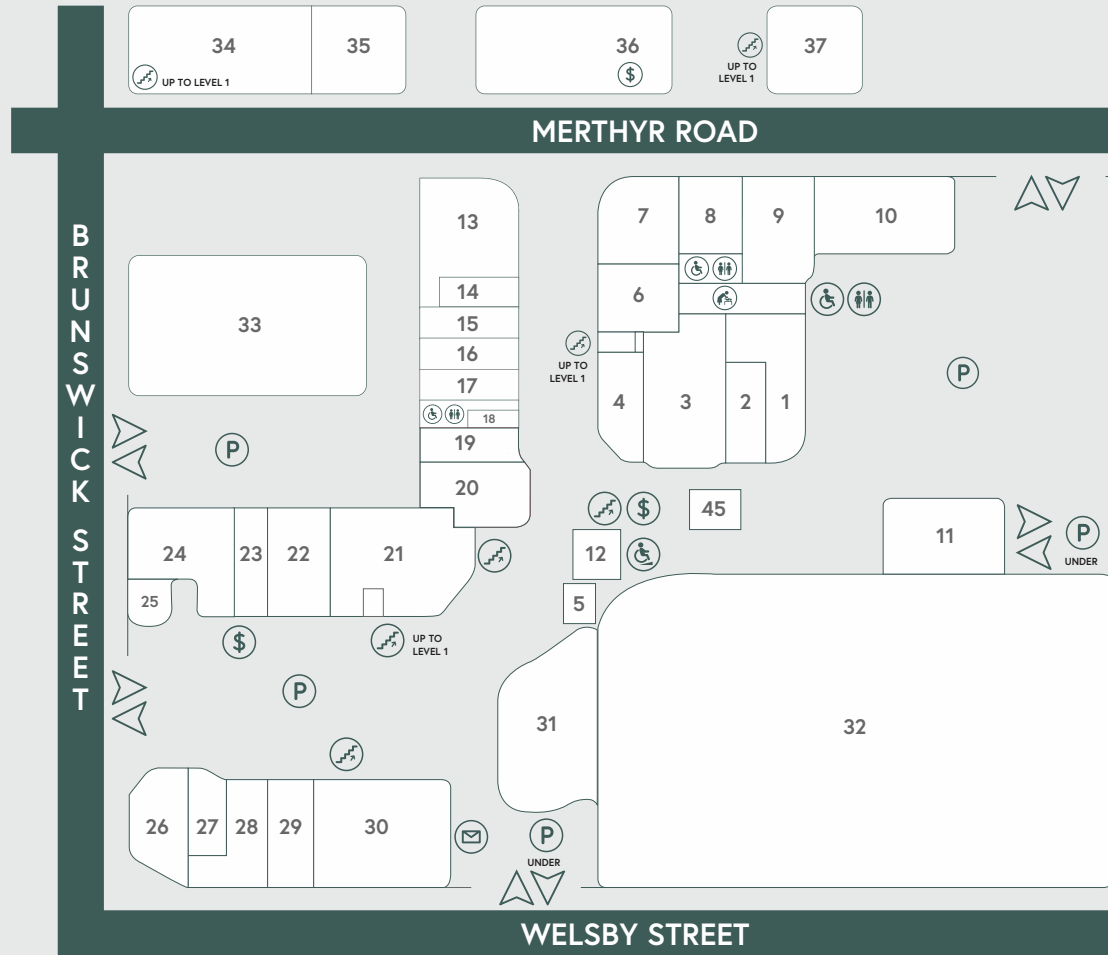

# CENTRE DIRECTORY

### Health & Beauty

- 18 Col Nayler Barber Shop
- 43 Skinfit New Farm
- 35 Evolve Medispa
- 33 Snap Fitness 24/7
- 39 The Powder Room

### Medical

- 28 Da Rin Optometrist
- 34 Malouf Pharmacies (New Farm)
- 3 Malouf Pharmacies (Merthyr Village)
- 21 Merthyr 7 Day Medical Centre
- 29 Metro Dental Lounge (Dr John Stamatious)
- 23 New Farm Chiropractic
- 41 New Farm Dental Studio
- 38
- 27 QML Pathology

### Fashion & Accessories

- 17 Bruce Robinson Diamonds
- 16 Different Boutique
- 6 Parallel Culture
- 15 Via Vai