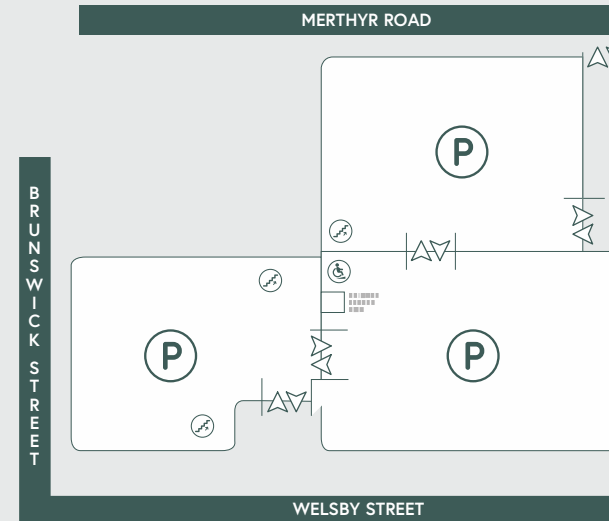

LEGEND

- ATM
- RAMP ACCESS
- PARKING
- STAIRS
- PARENTS ROOM
- MAILBOX
- TOILETS
- STREET ENTRY/EXIT POINT
- DISABLED TOILET

Supermarket & Liquor

- 32 Coles
- 10 Vintage Cellars

Fresh Food

- 1 All About Fruit
- 2 Village Bakes
- 11 Peter Augustus Craft Butcher

Home, Gifts & Books

- 7 Mary Ryan Bookstore
- 4 New Farm Editions
- 12 Perrotts Florist

Eat & Drink

- 8
- 10 Franc.
- 31 New Farm Deli & Café
- 9 The Smoke BBQ
- 13 Savour Cafe

Health & Beauty

- 18 Col Nayler Barber Shop
- 43 Skinfit New Farm
- 35 Evolve Medispa
- 33 Snap Fitness 24/7
- 39 The Powder Room

Medical

- 28 Da Rin Optometrist
- 34 Malouf Pharmacies (New Farm)
- 3 Malouf Pharmacies (Merthyr Village)
- 21 Merthyr 7 Day Medical Centre
- 29 Metro Dental Lounge (Dr John Stamatious)
- 23 New Farm Chiropractic
- 41 New Farm Dental Studio
- 38
- 27 QML Pathology

Fashion & Accessories

- 17 Bruce Robinson Diamonds
- 16 Different Boutique
- 6 Parallel Culture
- 15 Via Vai

Services

- 45 Armaguard ATM
- 30 Australia Post
- 39 Brisbane Headshots
- 26 BOQ
- 5 Mobile Central 24/7
- 20 Premier News & Golden Casket
- 24 Suncorp
- 37 TAB
- 5 Chewy Chews Dog Treat
- 36

Professional

- 25 Glenn Gracie Real Estate/All Urban Property Management
- 44 NR Barbi Solicitor
- 42 New Farm Professional Suits
- 14 New Farm Travel