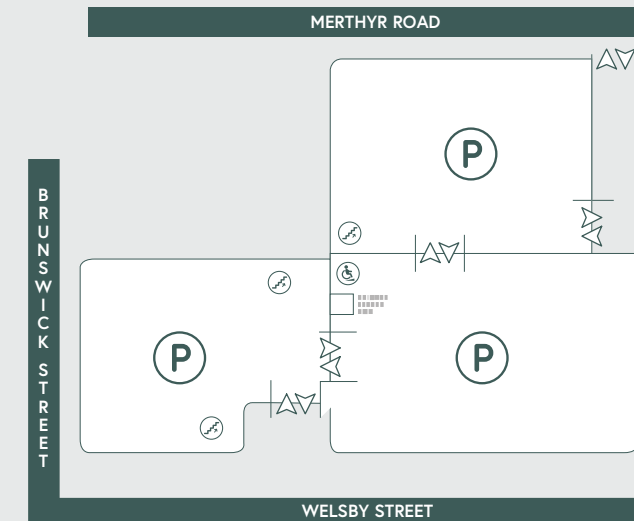

IT'S ALL AT
MERTHYR VILLAGE
NEW FARM

CENTRE DIRECTORY

FIRST LEVEL

BASEMENT LEVEL

LEGEND

- ATM
- RAMP ACCESS
- PARKING
- STAIRS
- PARENTS ROOM
- MAILBOX
- TOILETS
- STREET ENTRY/EXIT POINT
- DISABLED TOILET

Supermarket & Liquor

- 32 Coles
- 10 Dello Mano
- 10 Vintage Cellars

Fresh Food

- 1 All About Fruit
- 2 Village Bakes
- 11 Peter Augustus Craft Butcher

Home, Gifts & Books

- 7 Mary Ryan Bookstore
- 4 New Farm Editions
- 12 Perrotts Florist

Eat & Drink

- 8 Piranha Fish Caf
- 10 Dello Mano
- 31 New Farm Deli & Café
- 9 The Smoke BBQ
- 13 Savour Cafe

Health & Beauty

- 18 Col Nayler Barber Shop
- 43 Skinfit New Farm
- 35 Evolve Medispa
- 33 Snap Fitness 24/7
- 39 The Powder Room

Medical

- 28 Da Rin Optometrist
- 34 Malouf Pharmacies (New Farm)
- 3 Malouf Pharmacies (Merthyr Village)
- 21 Merthyr 7 Day Medical Centre
- 29 Metro Dental Lounge (Dr John Stamatious)
- 23 New Farm Chiropractic
- 41 New Farm Dental Studio
- 38 New Farm Hypnotherapy
- 27 QML Pathology