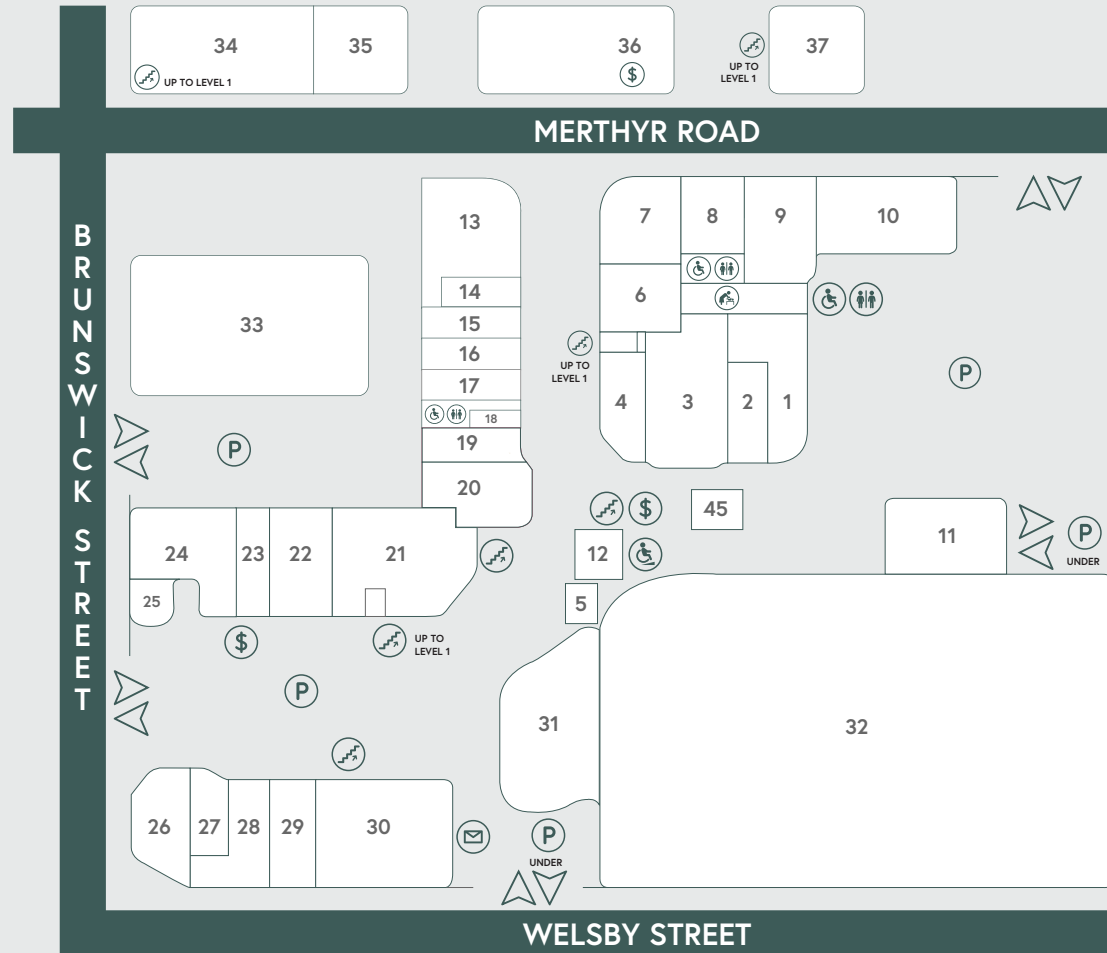

IT'S ALL AT
MERTHYR VILLAGE
NEW FARM

CENTRE DIRECTORY

FIRST LEVEL

BASEMENT LEVEL

LEGEND

- ATM
- RAMP ACCESS
- PARKING
- STAIRS
- PARENTS ROOM
- MAILBOX
- TOILETS
- STREET ENTRY/EXIT POINT
- DISABLED TOILET

Eat & Drink

- 8 Piranha Fish Caf
- 10 Dello Mano
- 31 New Farm Deli & Café
- 9 The Smoke BBQ
- 13 Savour Cafe

Health & Beauty

- 18 Col Nayler Barber Shop
- 43 Skinfit New Farm
- 35 Evolve Medispa
- 33 Snap Fitness 24/7
- 39 The Powder Room

Medical

- 28 Da Rin Optometrist
- 34 Malouf Pharmacies (New Farm)
- 3 Malouf Pharmacies (Merthyr Village)
- 21 Merthyr 7 Day Medical Centre
- 29 Metro Dental Lounge (Dr John Stamatious)
- 23 New Farm Chiropractic
- 41 New Farm Dental Studio
- 38 New Farm Hypnotherapy
- 27 QML Pathology

Fashion & Accessories

- 17 Bruce Robinson Diamonds
- 16 Different Boutique
- 6 Parallel Culture
- 15 Via Vai

Services

- 45 ANZ ATM
- 30 Australia Post
- 39 Brisbane Headshots
- 26 BOQ
- 5 Mobile Central 24/7
- 20 Premier News & Golden Casket
- 24 Suncorp
- 37 TAB
- 5 Chewy Chews Dog Treat
- 36 Westpac