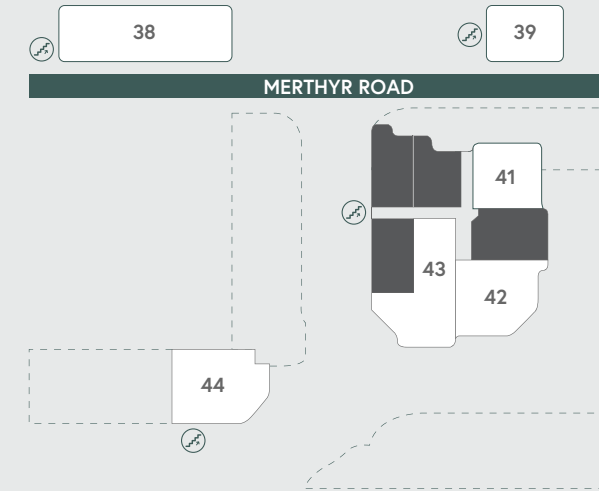

IT'S ALL AT
MERTHYR VILLAGE
NEW FARM

CENTRE DIRECTORY

FIRST LEVEL

BASEMENT LEVEL

LEGEND

- ATM
- RAMP ACCESS
- PARKING
- STAIRS
- PARENTS ROOM
- MAILBOX
- TOILETS
- STREET ENTRY/EXIT POINT
- DISABLED TOILET

Medical

- 28 Da Rin Optometrist
- 34 Malouf Pharmacies (New Farm)
- 3 Malouf Pharmacies (Merthyr Village)
- 21 Merthyr 7 Day Medical Centre
- 29 Metro Dental Lounge (Dr John Stamatious)
- 23 New Farm Chiropractic
- 41 New Farm Dental Studio
- 38 New Farm Hypnotherapy
- 27 QML Pathology