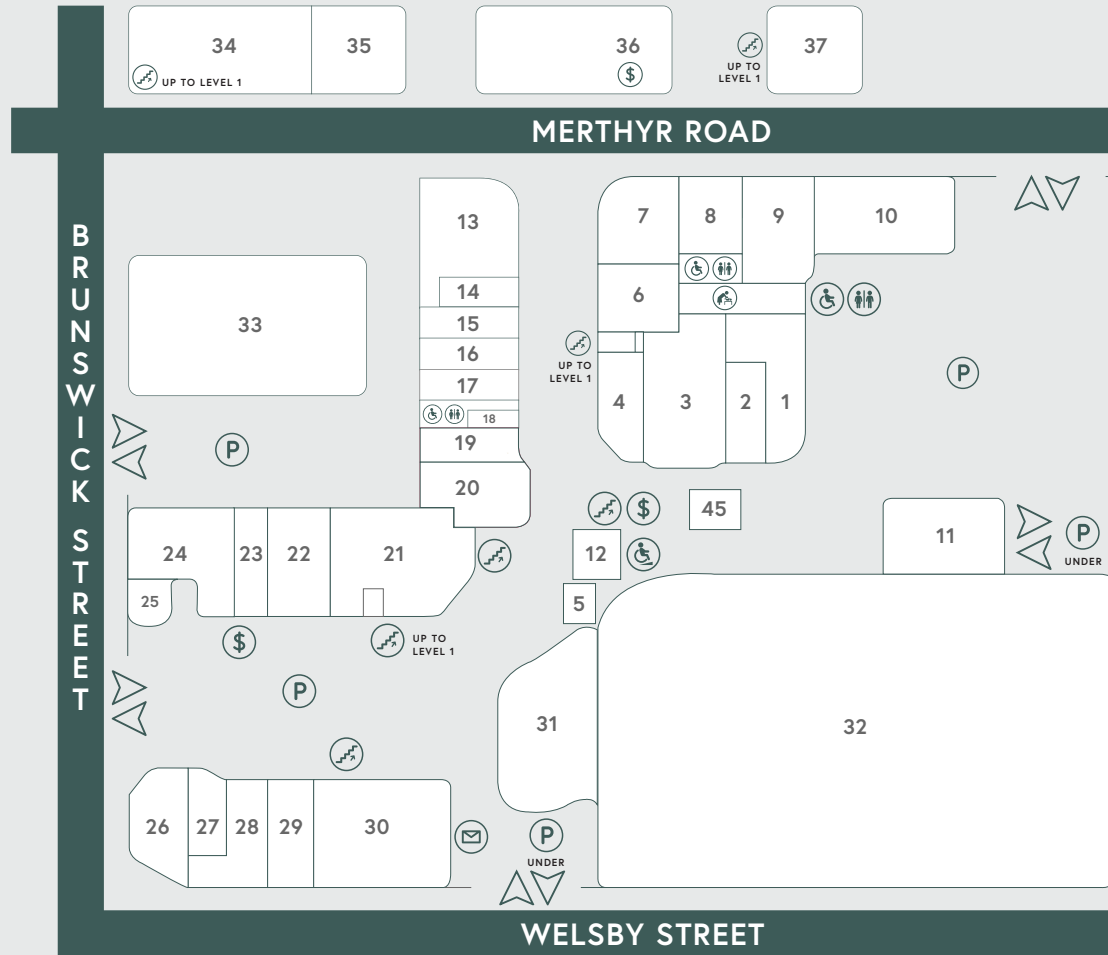

IT'S ALL AT
MERTHYR VILLAGE
NEW FARM

CENTRE DIRECTORY