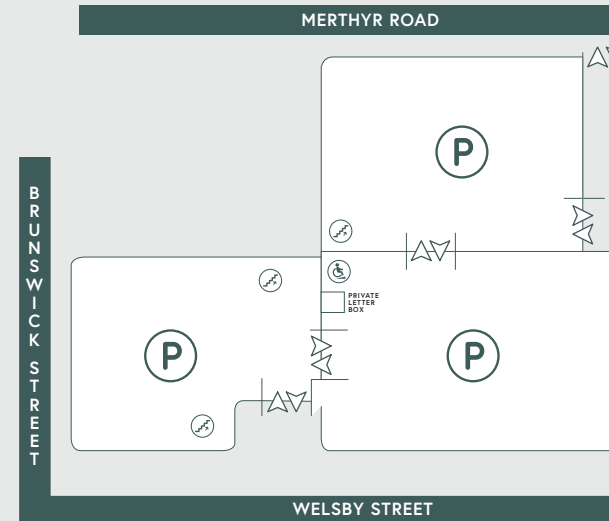

LEGEND

- ATM
- RAMP ACCESS
- PARKING
- STAIRS
- PARENTS ROOM
- MAILBOX
- TOILETS
- STREET ENTRY/EXIT POINT
- DISABLED TOILET

Supermarket & Liquor

- 32 Coles
- 10 Vintage Cellars

Fresh Food

- 1 All About Fruit
- 2 Village Bakes
- 11 Peter Augustus Craft Butcher

Home, Gifts & Books

- 7 Mary Ryan Bookstore
- 4 New Farm Editions
- 12 Perrotts Florist

Eat & Drink

- 8 Piranha Seafood Caf
- 10 Dello Mano
- 31 New Farm Deli & Café
- 9 The Smoke BBQ
- 13 Savour Cafe

Health & Beauty

- 18 Col Nayler Barber Shop
- 43 Ella Bache
- 35 Evolve Medispa
- 33 Snap Fitness 24/7
- 39 The Powder Room

Medical

- 28 Da Rin Optometrist
- 34 Malouf Pharmacies (New Farm)
- 3 Malouf Pharmacies (Merthyr Village)
- 21 Merthyr 7 Day Medical Centre
- 29 The Dental Lounge (Dr John Stamatou)
- 23 New Farm Chiropractic
- 41 New Farm Dental Studio
- 38 New Farm Hypnotherapy
- 27 QML Pathology

Fashion & Accessories

- 17 Bruce Robinson Diamonds
- 16 Differente Boutique
- 6 Parallel Culture
- 26 Thousand Island Dressing
- 15 Via Vai

Services

- 45 ANZ ATM
- 30 Australia Post
- 39 Brisbane Headshots
- 22 Commonwealth Bank
- 5 Mobile Central 24/7
- 20 Premier News & Golden Casket
- 24 Suncorp
- 37 UBET
- 5 Video Ezy
- 36 Westpac

Professional

- 25 Glenn Gracie Real Estate/All Urban Property Management
- 44 NR Barbi Solicitor
- 42 New Farm Professional Suits
- 14 New Farm Travel