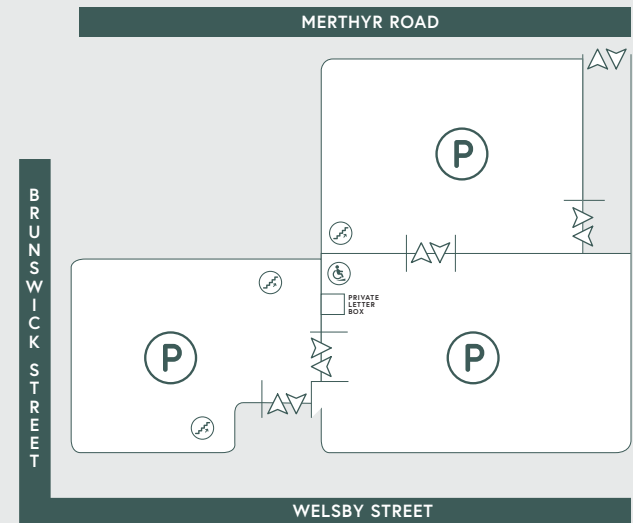

LEGEND

- ATM
- RAMP ACCESS
- PARKING
- STAIRS
- PARENTS ROOM
- MAILBOX
- TOILETS
- STREET ENTRY/EXIT POINT
- DISABLED TOILET

Supermarket & Liquor

- 32 Coles
- 10 Vintage Cellars

Fresh Food

- 1 All About Fruit
- 2 Bakers Delight
- 11 Peter Augustus Craft Butcher

Home, Gifts & Books

- 7 Mary Ryan Bookstore
- 4 New Farm Editions
- 12 Perrotts Florist

Eat & Drink

- 8 Big Fortune Chinese
- 10 Dello Mano
- 31 New Farm Deli & Café
- 9 The Smoke BBQ
- 13 VUE Lounge

Health & Beauty

- 18 Col Nayler Barber Shop
- 43 Ella Bache
- 35 Evolve Medispa
- 33 Snap Fitness 24/7
- 39 The Powder Room

Medical

- 28 Da Rin Optometrist
- 34 Malouf Pharmacies (New Farm)
- 3 Malouf Pharmacies (Merthyr Village)
- 21 Merthyr 7 Day Medical Centre
- 29 The Dental Lounge (Dr John Stamatou)
- 23 New Farm Chiropractic
- 41 New Farm Dental Studio
- 38 New Farm Hypnotherapy
- 27 QML Pathology

Fashion & Accessories

- 17 Bruce Robinson Diamonds
- 16 Differente Boutique
- 6 Parallel Culture
- 26 Thousand Island Dressing
- 15 Via Vai

Services

- 45 ANZ ATM
- 30 Australia Post
- 39 Brisbane Headshots
- 22 Commonwealth Bank
- 5 Mobile Central 24/7
- 20 Premier News & Golden Casket
- 24 Suncorp
- 37 UBET
- 5 Video Ezy
- 36 Westpac

Professional

- 25 Glenn Gracie Real Estate/All Urban Property Management
- 44 NR Barbi Solicitor
- 42 New Farm Professional Suits
- 14 New Farm Travel